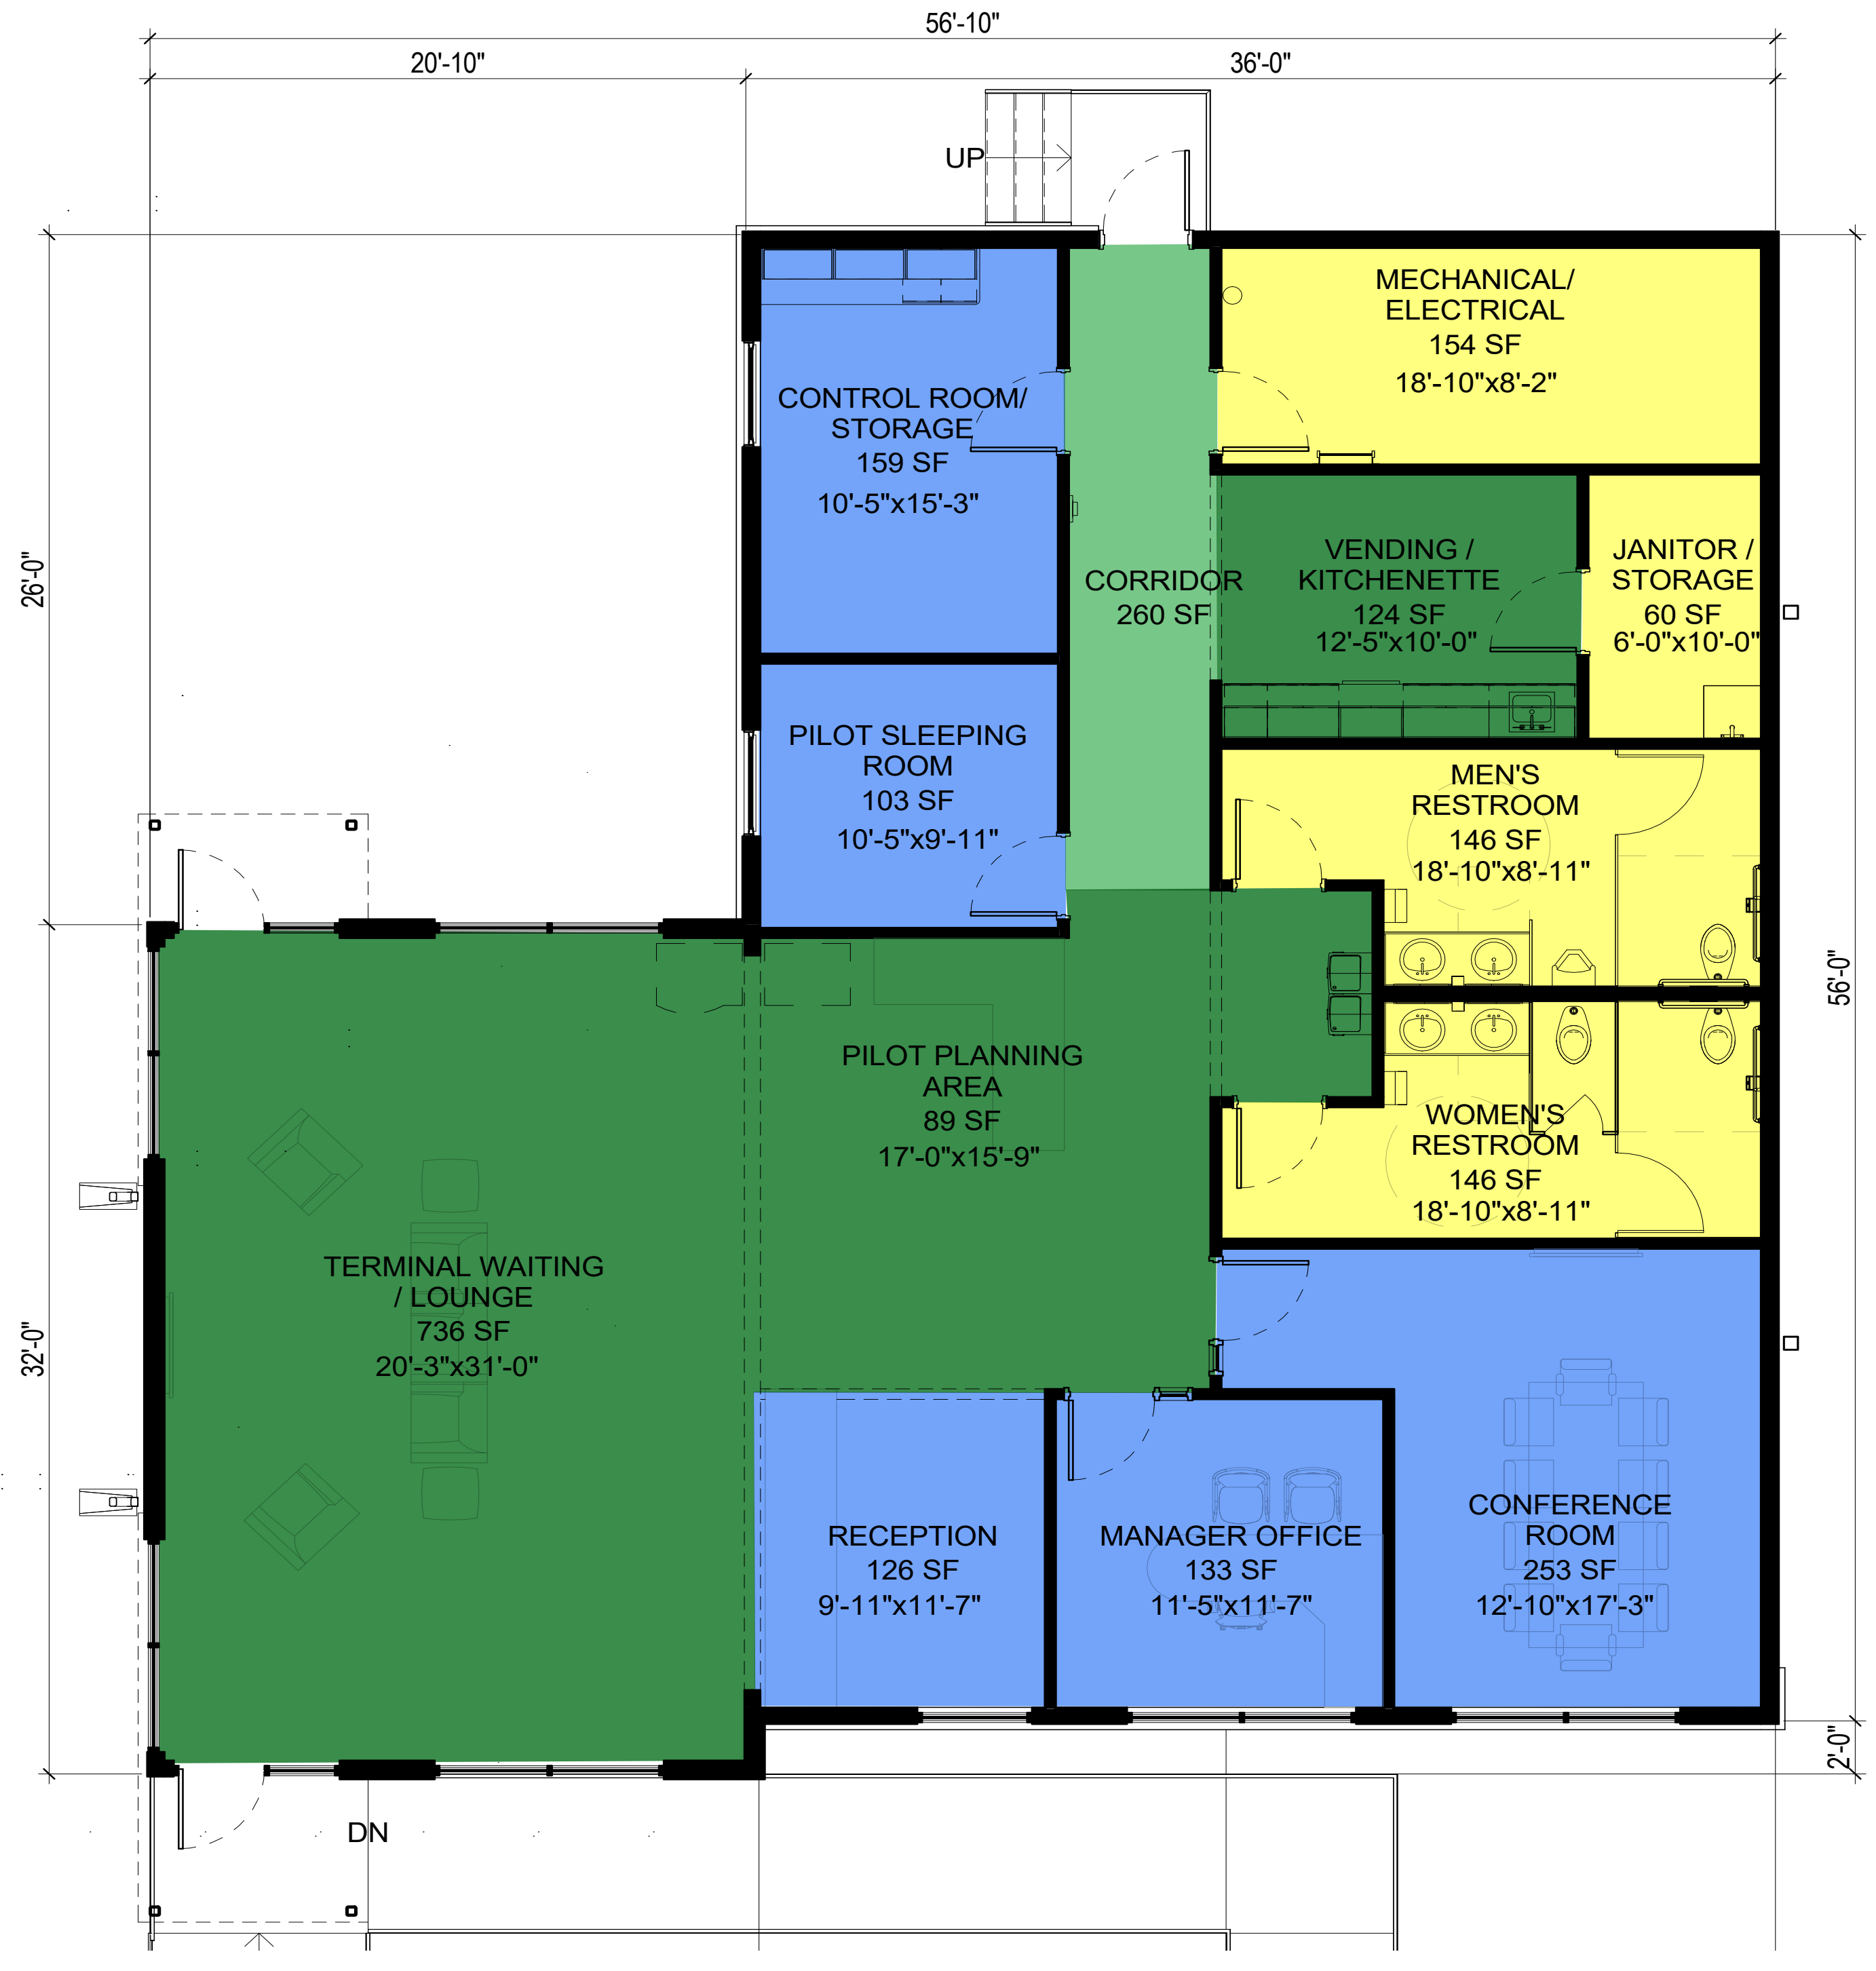

- TERMINAL BUILDING - 2,580 SF**
- PUBLIC SPACES
 - AIRPORT TERMINAL SUPPORT SPACES
 - BUILDING SUPPORT SPACES

**WATFORD CITY MUNICIPAL
AIRPORT TERMINAL**
WATFORD CITY, NORTH DAKOTA